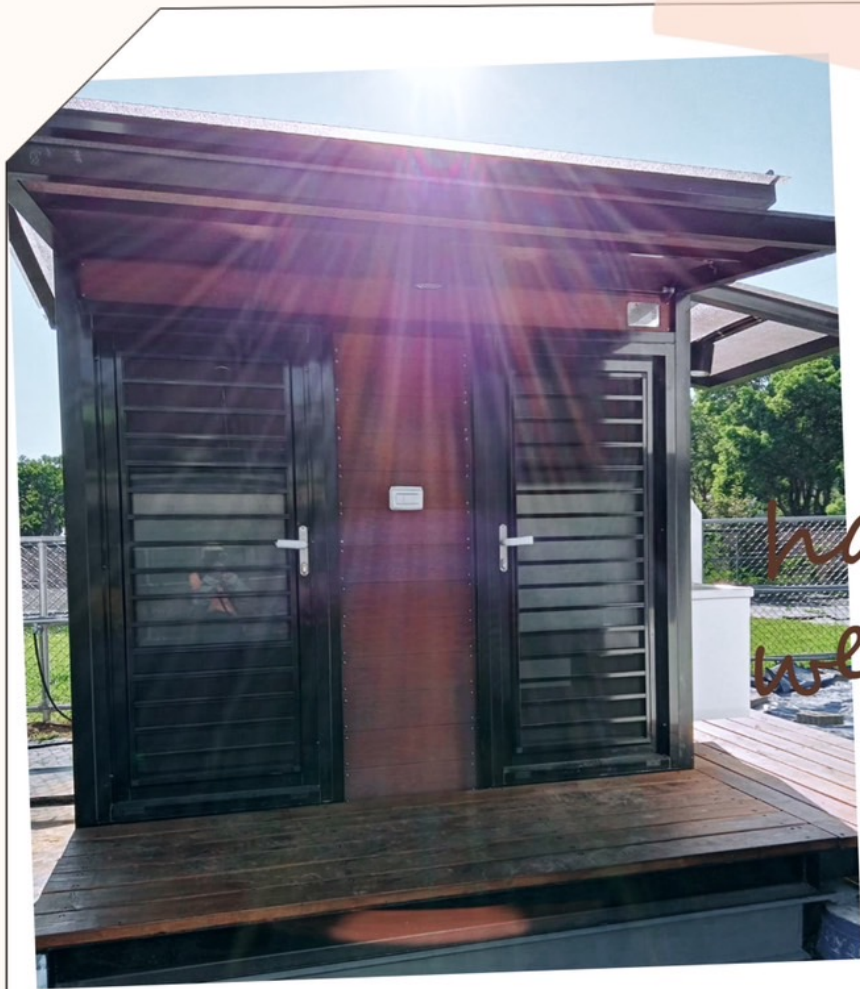

1203.JPG

1203.JPG

1204.JPG

1204.JPG

1205.JPG

1206.JPG

外加選配

A utility cabinet with a wood-grain panel. At the top left is a silver power box. Below it are black flexible hoses. In the middle right, there are two vertical pipes, one white and one grey. At the bottom, there are two grey pipes extending downwards. The cabinet is framed in black.

鬼澤157露營區

鬼澤157露營區

花蓮豐邑莊園

溫度露營區

“五峰天湖”

宜蘭大同鄉

“龍潭龍華”

happy  
weekend

:) 今日快乐

TODAY  
GOOD TIME

基隆惠慈宮

梅花天湖農園

達拉蓋露營區

達拉蓋露營區

飛督努露營區

天湖秘境露營區