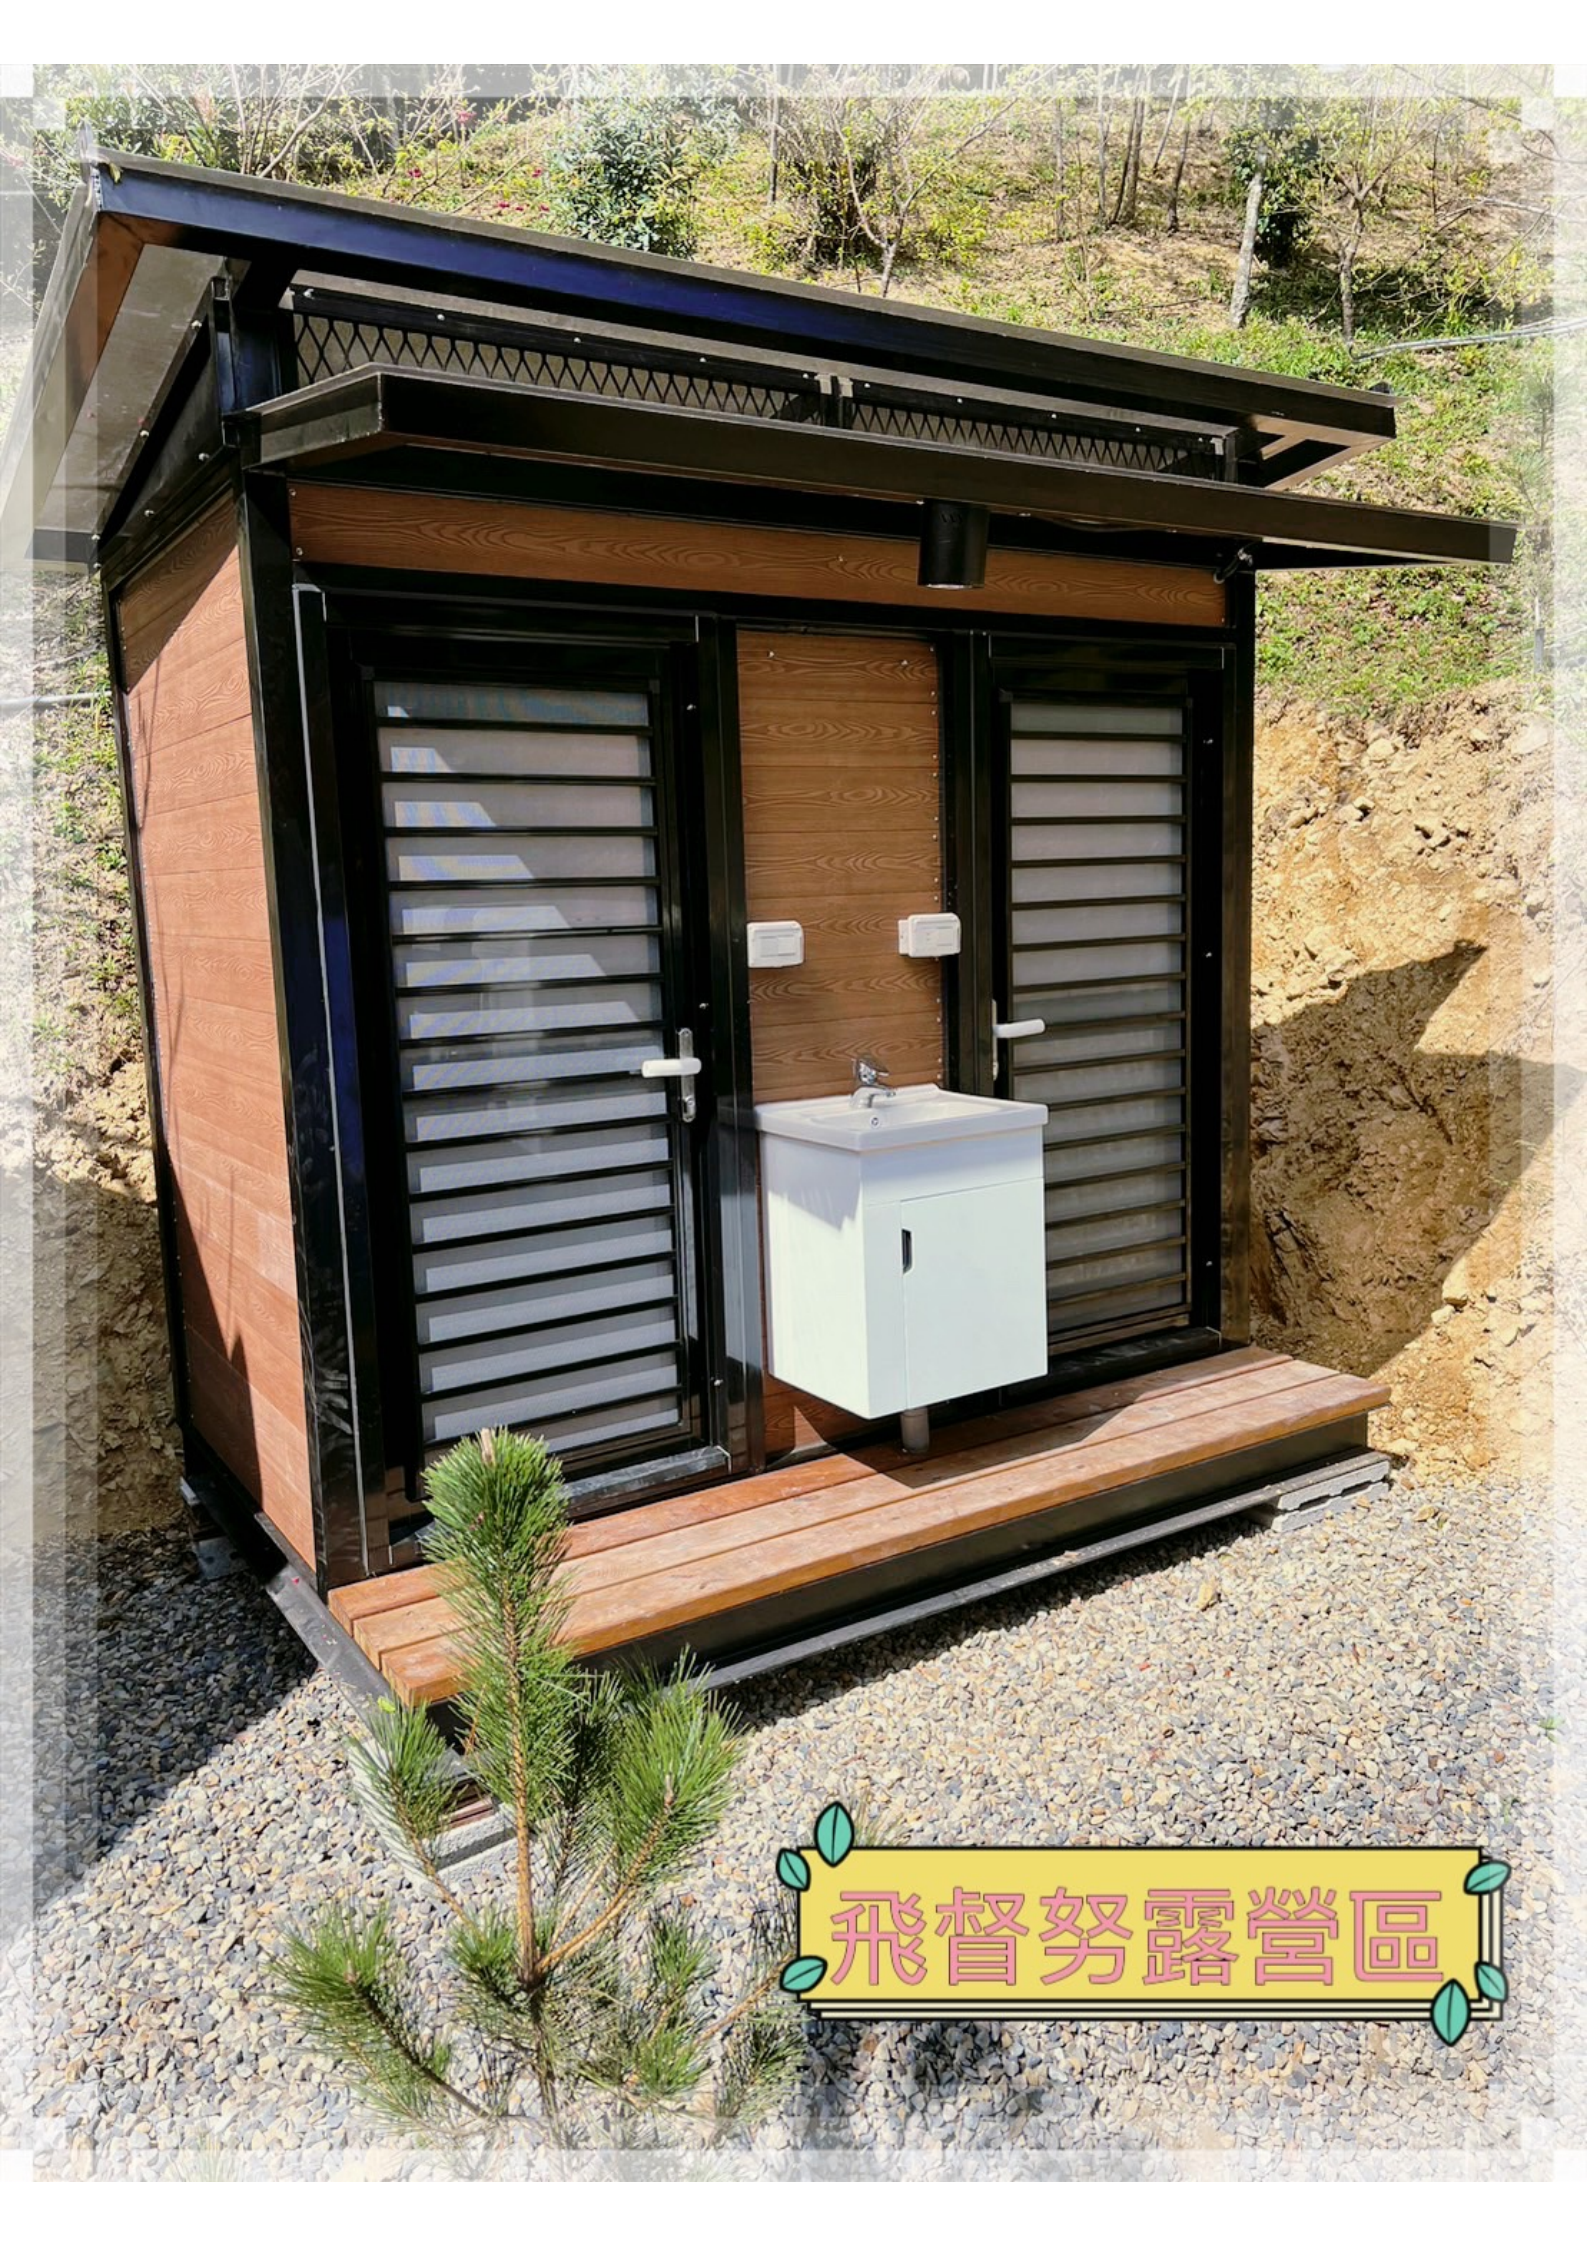

1203.JPG

1203.JPG

1204.JPG

1204.JPG

1205.JPG

1206.JPG

外加選配

A utility cabinet with a wood-grain panel. At the top left is a silver power box. Below it are black flexible hoses. In the middle right, there are two vertical pipes, one white and one grey. At the bottom, there are two grey pipes extending downwards. The cabinet is framed in black.

:) 今日快乐

TODAY  
GOOD TIME

基隆惠慈宮

梅花天湖農園

達拉蓋露營區

達拉蓋露營區

飛督努露營區

天湖秘境露營區