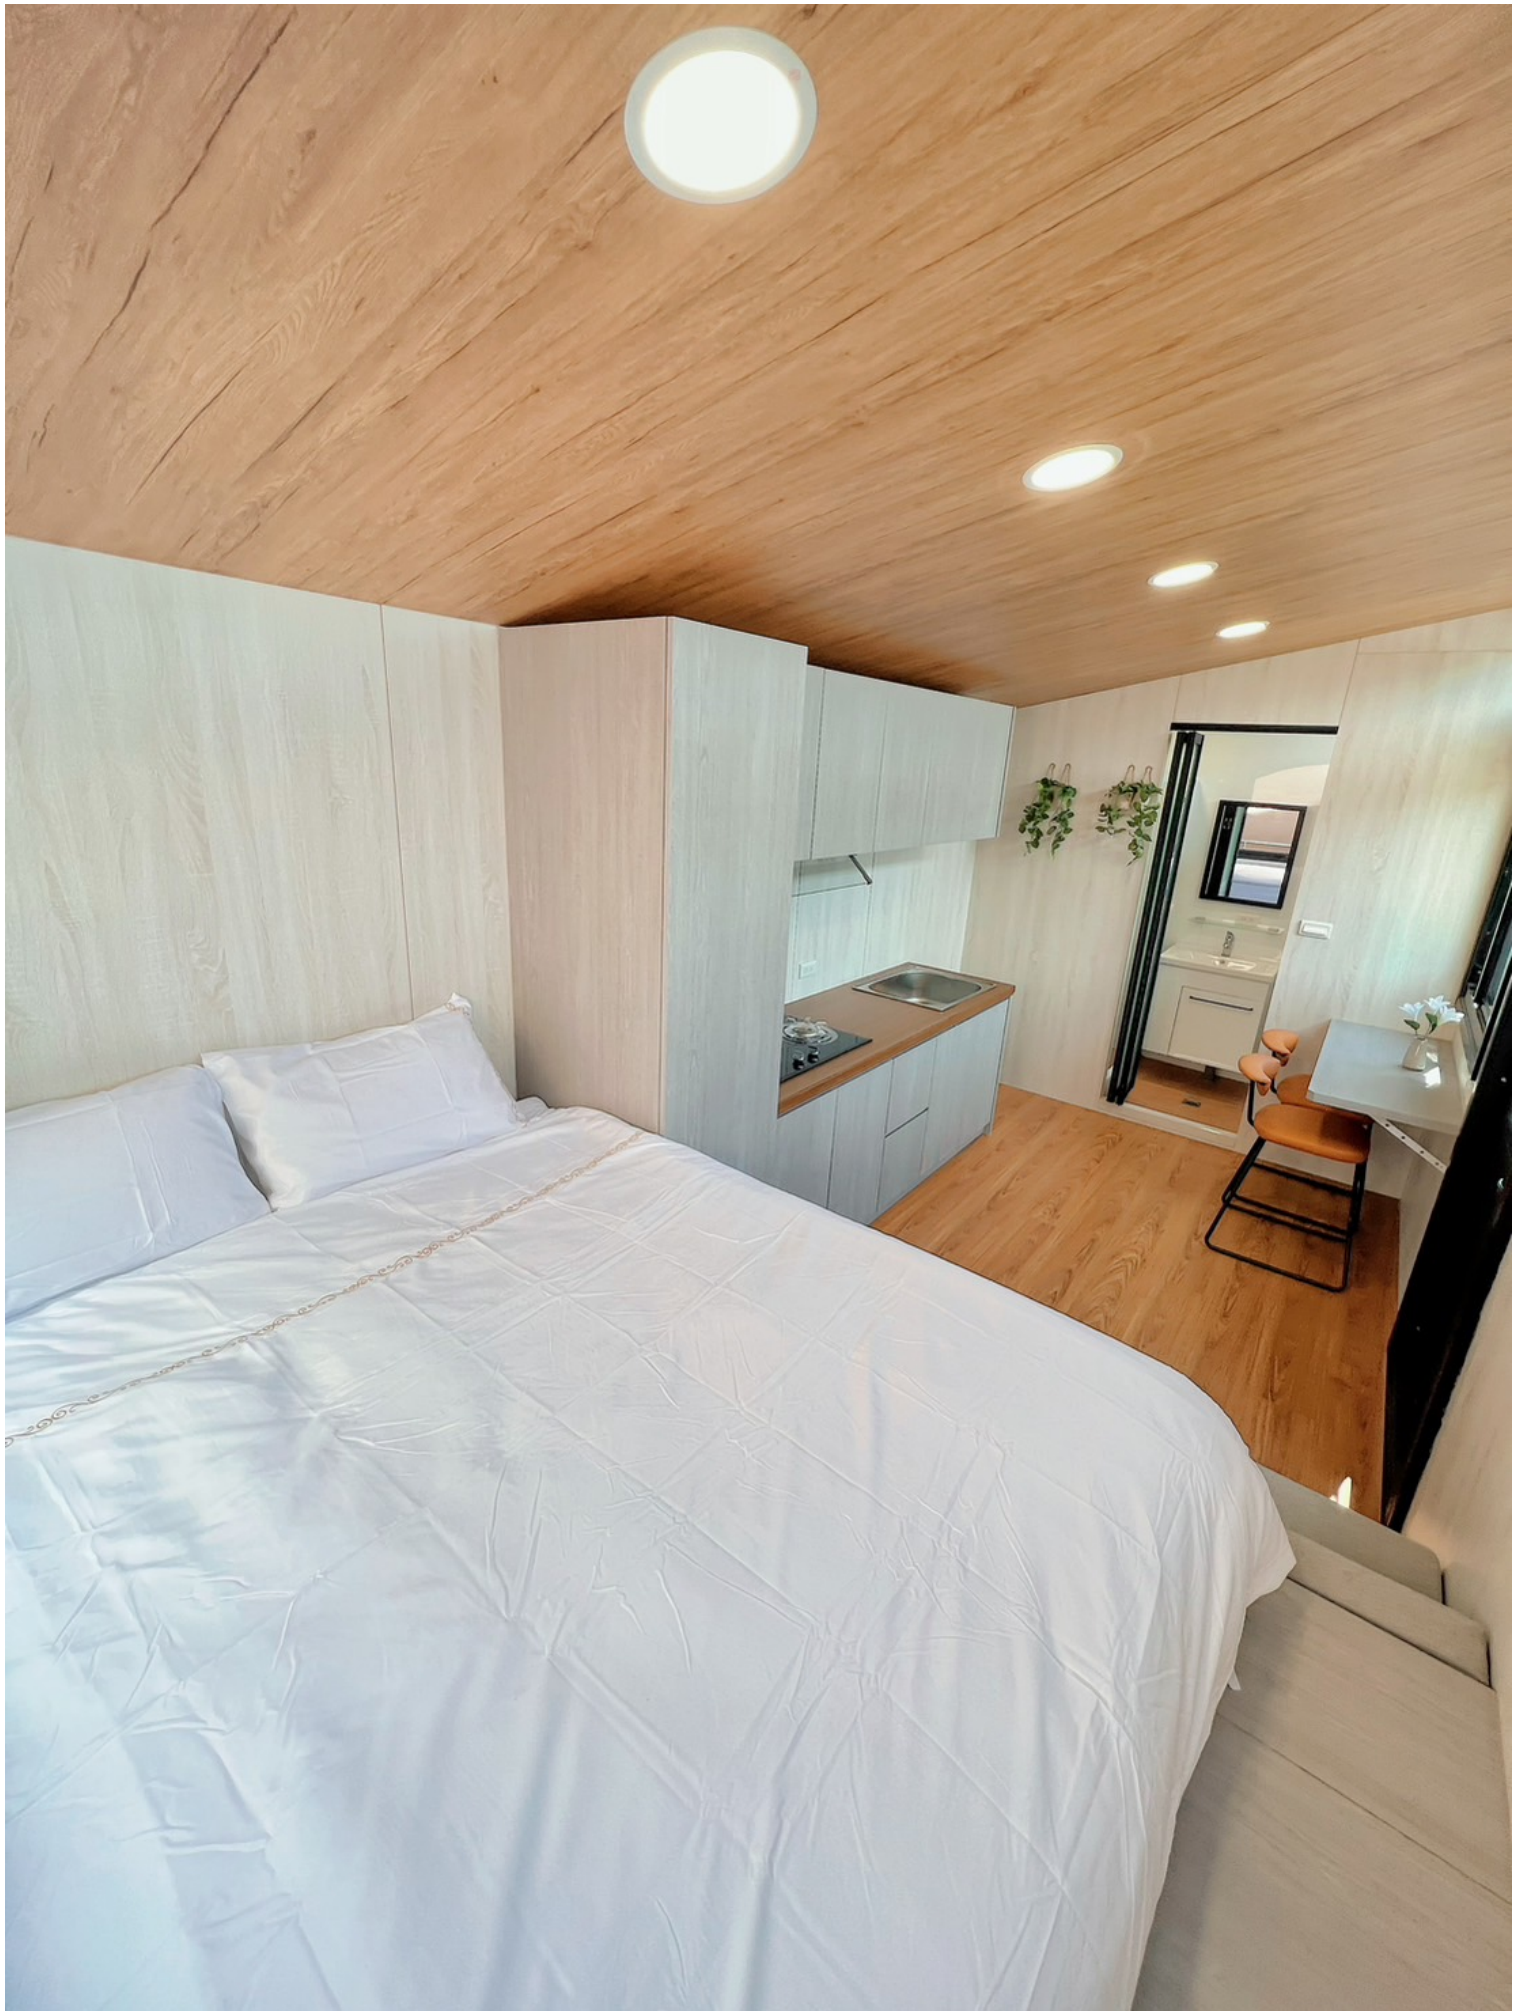

新樂休閒屋

大山戀c6

© 2019 SANRIO ©

六龜區公所

幸福莊園

寶山農莊小屋

A small, modern wooden cabin with a dark brown frame and a gabled roof. The cabin features a large multi-paned glass window on the left side, a white door with a small window on the right, and a smaller window above the door. The exterior is clad in light-colored horizontal wood siding. The cabin is set in an urban environment, with a brick building visible in the background. A small tree stands in front of the cabin, and a stone path leads to the door. The text "寶山農莊小屋" is overlaid on the image in a stylized, glowing font.